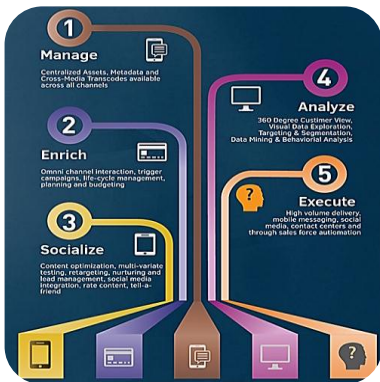

REALIZE THE VALUE OF YOUR BUSINESS THROUGH REAL-TIME INTELLIGENCE

83%
of CIOs

ranked **business intelligence** and **analytics** as a high priority in their visionary plans

ANALYTICS AND BUSINESS INTELLIGENCE *

Are you dependent on your IT team for business performance analysis and day-to-day reporting?

- **Teleview** is an enterprise performance management tool
- Consolidated single view of your business
- Automated end-to-end solution with user configurable KPIs
- Anytime anywhere access to the business users through web enabled multi-device dashboards

Are you able to predict your customer's next move accurately?

- **Champion** is our newer and far more accurate approach to customer churn prediction
- Integration of network performance and behavioral prediction
- Real-time contextual insights during customer interactions
- Up-sell opportunity identification & What-if pricing simulation

How do you analyze whether a campaign is suitable for the targeted customer segment?

- **Campro Plus** is an end-to-end real-time event and data driven campaign management solution
- Pre-Campaign and Post Campaign analysis
- Multi-wave and Multi-channel Campaigns
- Embedded analytics to capture and optimize campaign results