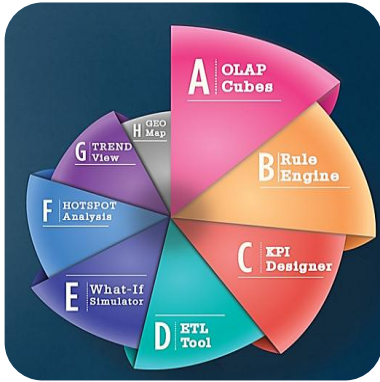

REALIZE THE VALUE OF YOUR BUSINESS THROUGH REAL-TIME INTELLIGENCE

83%
of CIOs

ranked **business intelligence** and **analytics** as a high priority in their visionary plans

ANALYTICS AND BUSINESS INTELLIGENCE *

Are you dependent on your IT team for business performance analysis and day-to-day reporting?

- **Teleview** is an enterprise performance management tool
- Consolidated single view of your business
- Automated end-to-end solution with user configurable KPIs
- Anytime anywhere access to the business users through web enabled multi-device dashboards

How do you analyze whether a campaign is suitable for the targeted customer segment?

- **Campro Plus** is an end-to-end real-time event and data driven campaign management solution
- Pre-Campaign and Post Campaign analysis
- Multi-wave and Multi-channel Campaigns
- Embedded analytics to capture and optimize campaign results